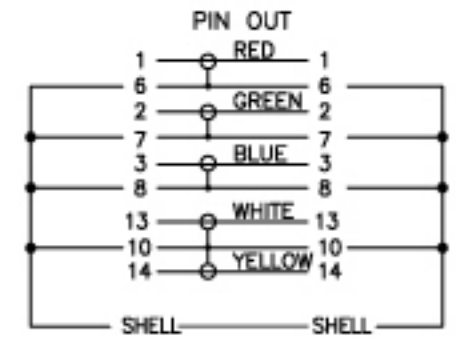

| REV | DESCRIPTION | DATE |
|-----|-------------|------|
| A | | |

NOTE:

Bulk cable body specification:
 CVD-3800
 26 AWG mini high resolution coax
 (UL) rated CL2P, CSA rated CMP
 DCR: 41 Ω per 1000 feet
 Capacitance: 16.0 pF per foot
 Voltage: 150 Volts RMS
 Impedance: 75 Ω Nom.
 Temperature: -0°C to 75°C
 VOP: 83%

XX - Available in Different Length

Homeavcables.com

| | | | | |
|--|-------|------------|----------------------------------|-----|
| | | UNIT: mm | TITLE | |
| SCALE | | NONE | Plenum D-Series VGA Interconnect | |
| UNLESS OTHERWISE SPECIFIED TOLERANCES: | | P/N: | | DR. |
| x ±x xx ±xx xxx ±xxx ANGLE ± | | 33052-xxPX | | CH. |
| REV. | SHEET | DWG.NO: | AP. | |
| A | 1/1 | | | |