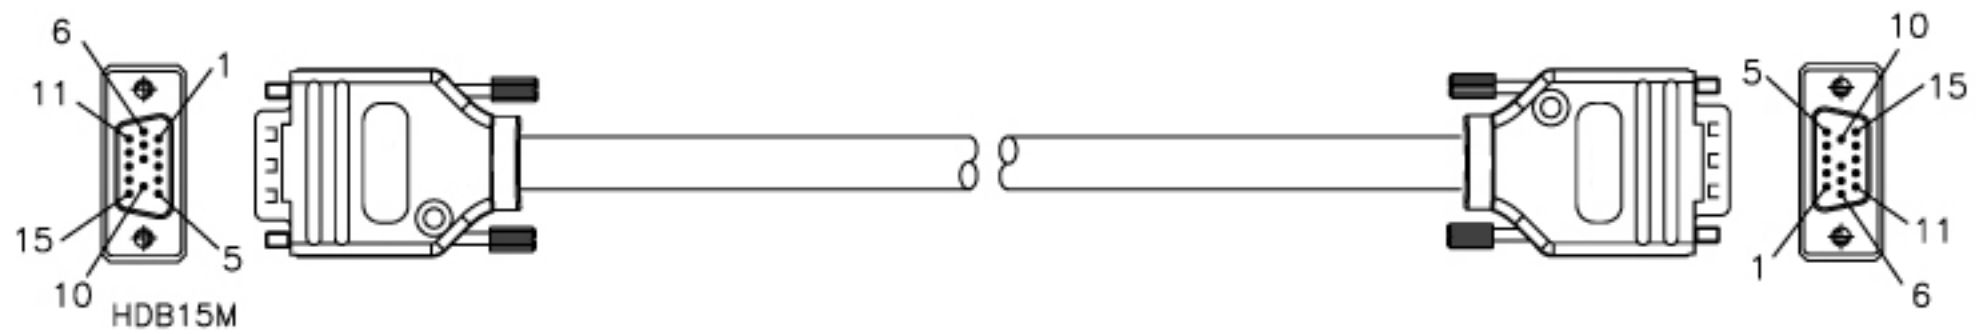

| REV | DESCRIPTION | DATE |
|-----|-------------|------|
| A | | |

NOTE:

Bulk cable body specification:
 CVD-3800
 26 AWG mini high resolution coax
 (UL) rated CL2P, CSA rated CMP
 DCR: 41 Ω per 1000 feet
 Capacitance: 16.0 pF per foot
 Voltage: 150 Volts RMS
 Impedance: 75 Ω Nom.
 Temperature: -0°C to 75°C
 VOP: 83%

XX - Available in Different Length

Homeavcables.com

| | | | | |
|--|-------|------------|----------------------------------|-----|
| | | UNIT: mm | TITLE | |
| SCALE | | NONE | Plenum D-Series VGA Interconnect | |
| UNLESS OTHERWISE SPECIFIED TOLERANCES: | | P/N: | | DR. |
| x ±x xx ±xx xxx ±xxx ANGLE ± | | 33052-xxPX | | CH. |
| REV. | SHEET | DWG.NO: | AP. | |
| A | 1/1 | | | |